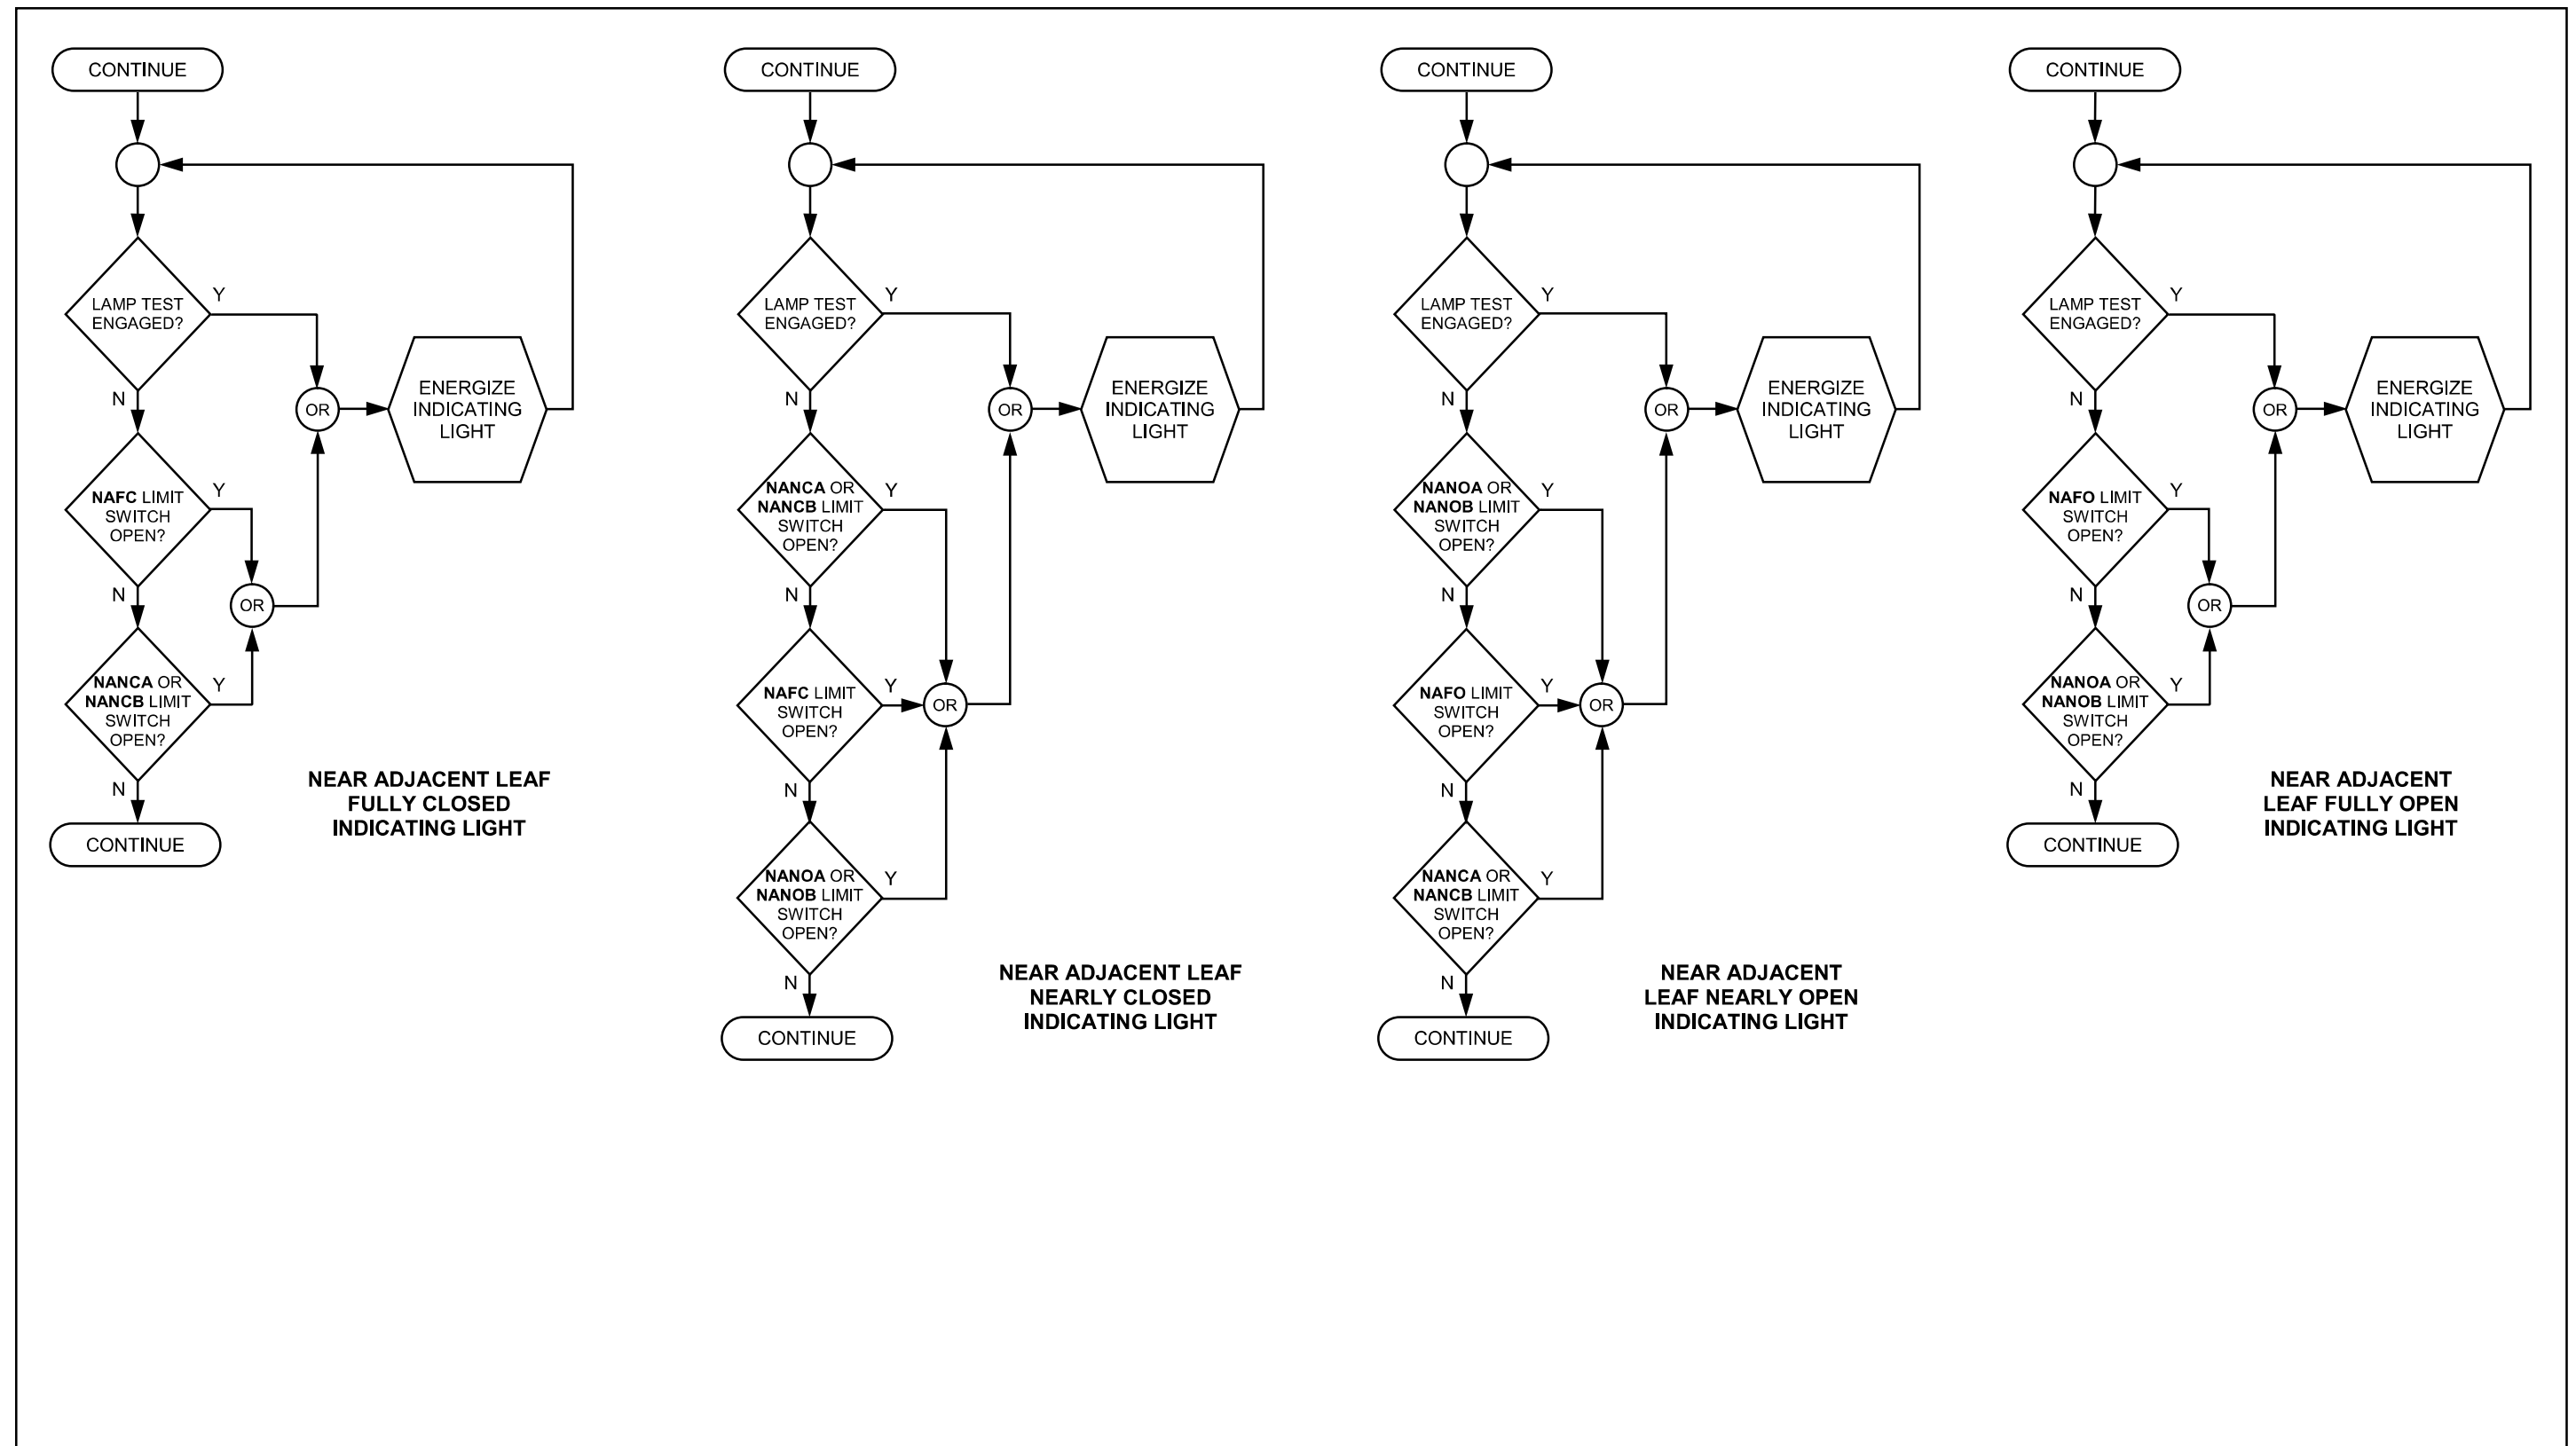

**TRAFFIC GATES INDICATING LIGHTS**

**SPAN LOCKS INDICATING LIGHTS**

**MOTOR / MACHINERY BRAKES INDICATING LIGHTS – 1 OF 4**

**MOTOR / MACHINERY BRAKES INDICATING LIGHTS – 2 OF 4**

**MOTOR / MACHINERY BRAKES INDICATING LIGHTS – 3 OF 4**

**MOTOR / MACHINERY BRAKES INDICATING LIGHTS – 4 OF 4**

**SIDEWALK GATES INDICATING LIGHTS**

**TRAFFIC BARRIER INDICATING LIGHTS**

**FULLY / NEARLY OPEN / CLOSED LEAF INDICATING LIGHTS – 1 OF 4**

**FULLY / NEARLY OPEN / CLOSED LEAF INDICATING LIGHTS – 2 OF 4**

**FULLY / NEARLY OPEN / CLOSED LEAF INDICATING LIGHTS – 3 OF 4**

**FULLY / NEARLY OPEN / CLOSED LEAF INDICATING LIGHTS – 4 OF 4**