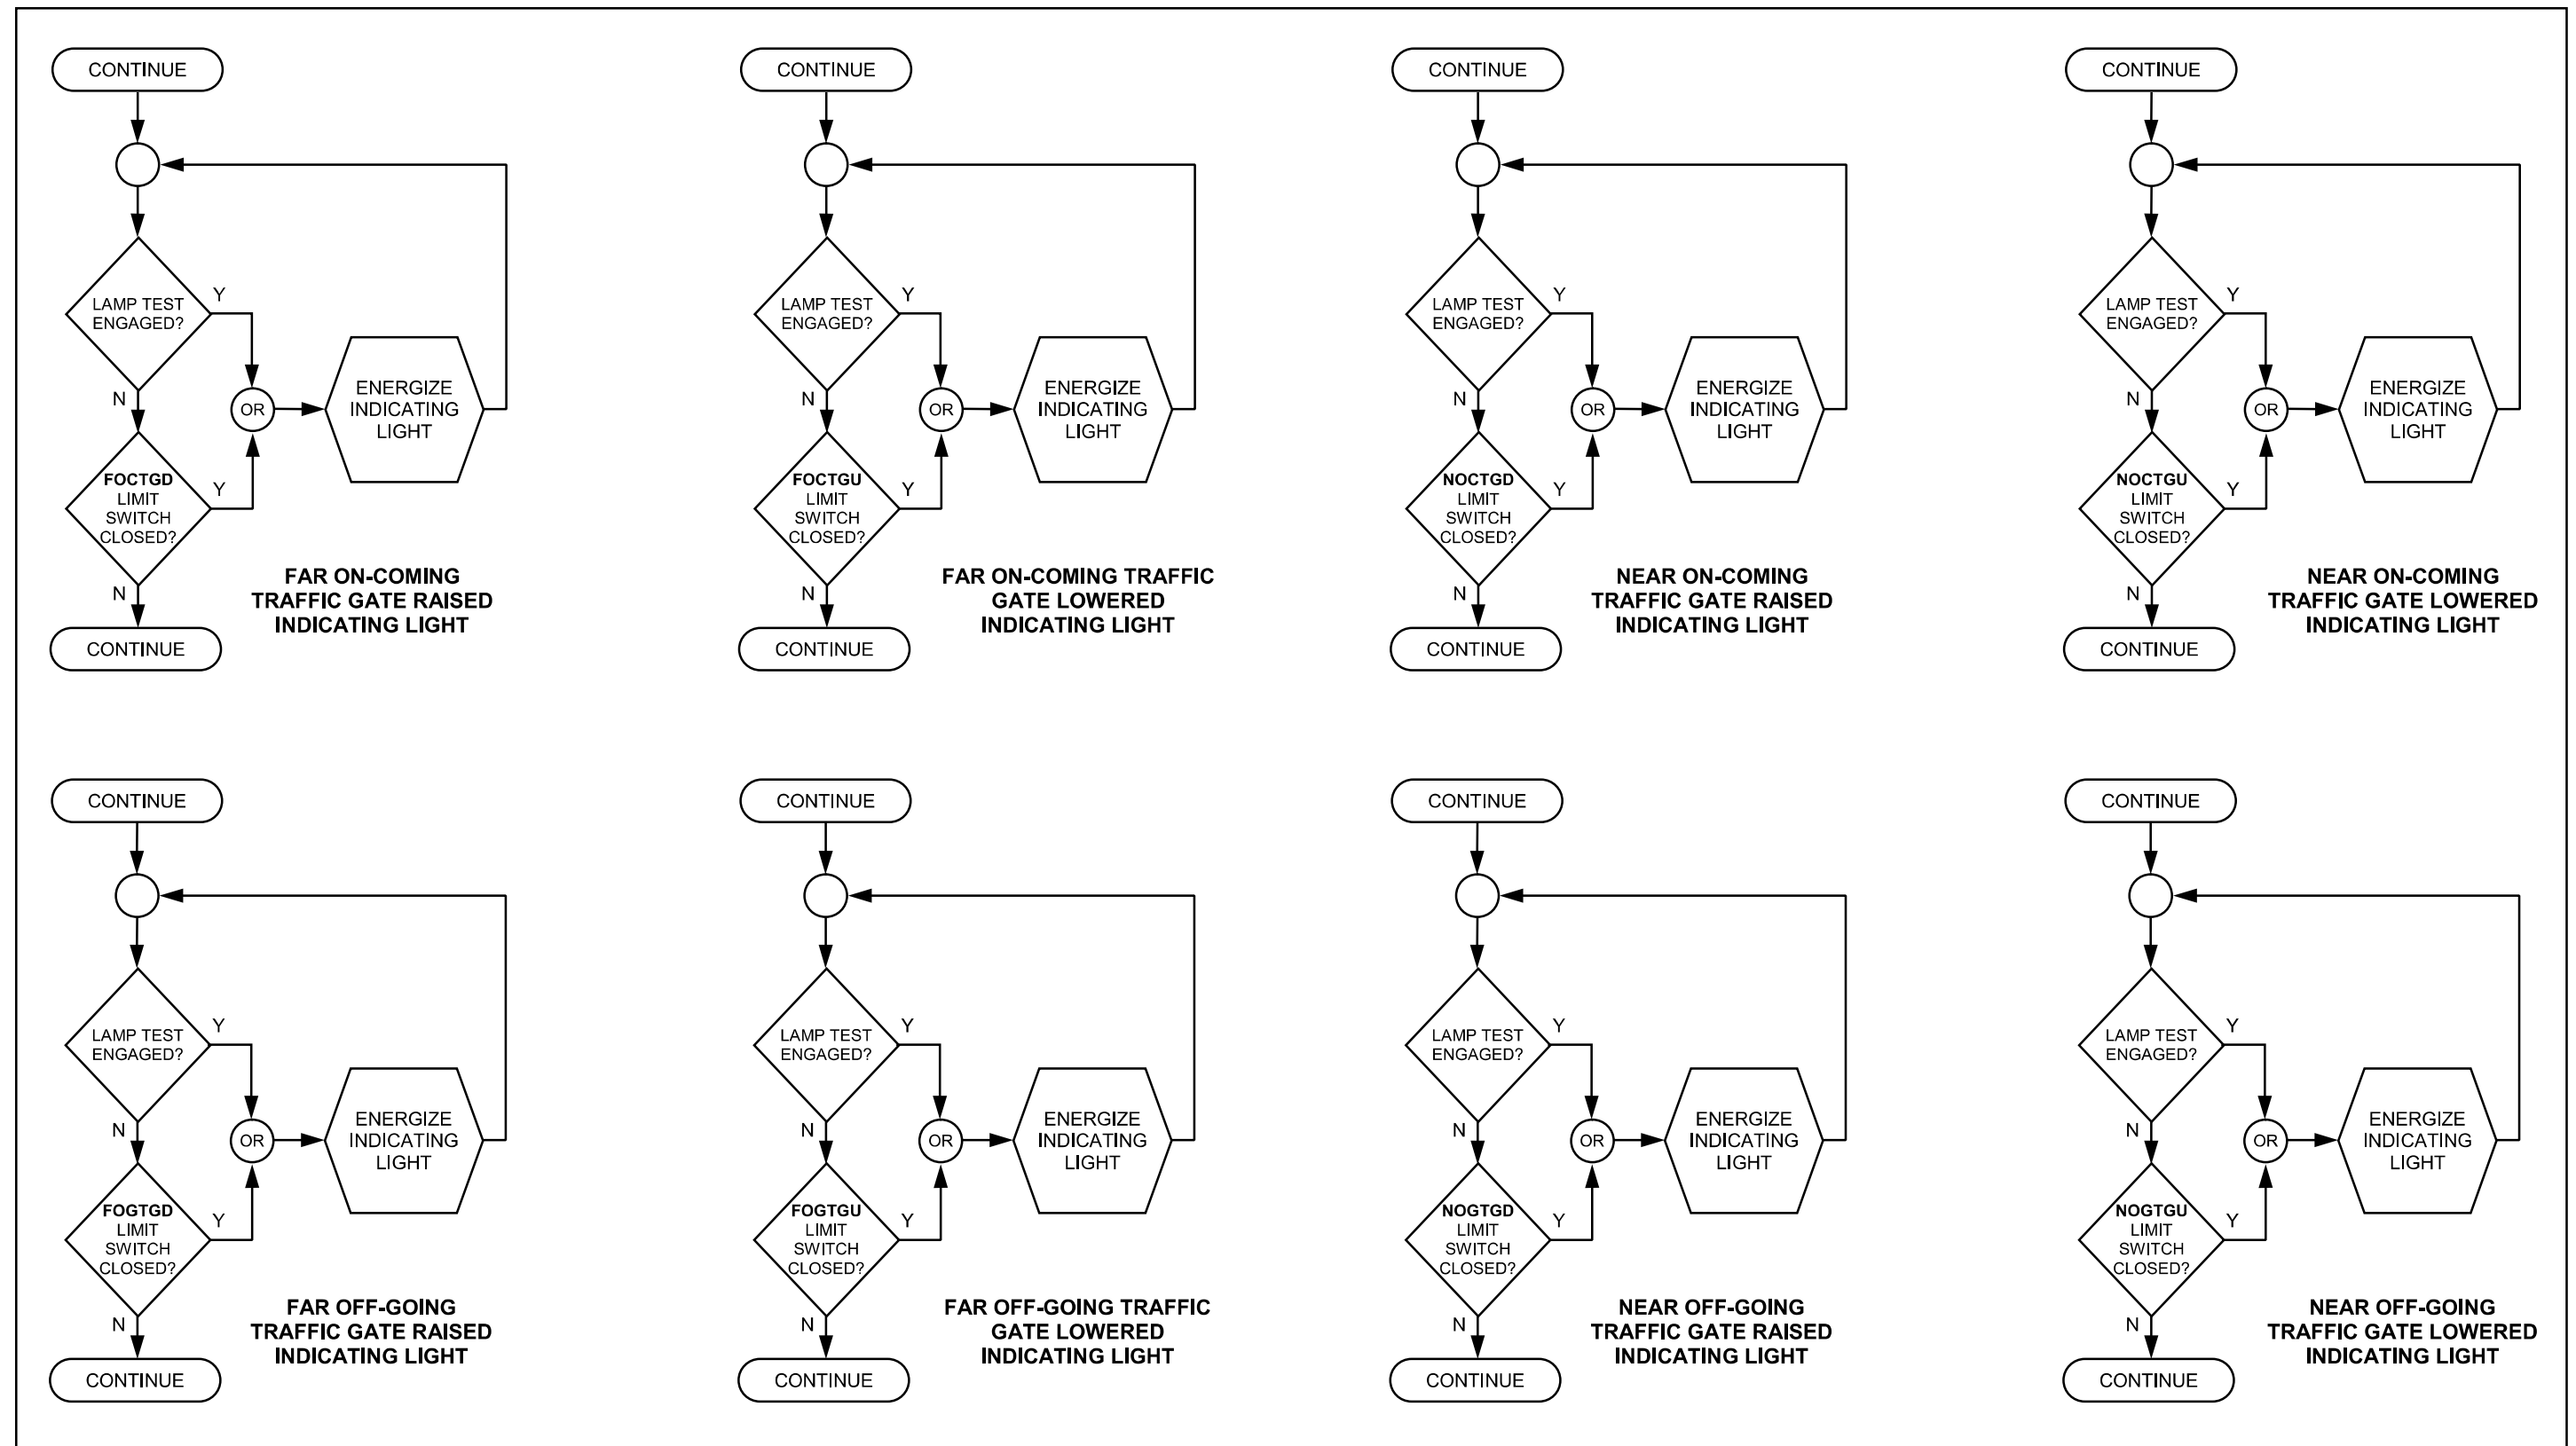

**TRAFFIC GATES INDICATING LIGHTS**

**SPAN LOCKS INDICATING LIGHTS**

**MOTOR / MACHINERY BRAKES INDICATING LIGHTS – 1 OF 4**

**MOTOR / MACHINERY BRAKES INDICATING LIGHTS – 2 OF 4**

**MOTOR / MACHINERY BRAKES INDICATING LIGHTS – 3 OF 4**

**MOTOR / MACHINERY BRAKES INDICATING LIGHTS – 4 OF 4**

**SIDEWALK GATES INDICATING LIGHTS**

**TRAFFIC BARRIER INDICATING LIGHTS**

**FULLY / NEARLY OPEN / CLOSED LEAF INDICATING LIGHTS – 1 OF 4**

**FULLY / NEARLY OPEN / CLOSED LEAF INDICATING LIGHTS – 2 OF 4**

**FULLY / NEARLY OPEN / CLOSED LEAF INDICATING LIGHTS – 3 OF 4**

**FULLY / NEARLY OPEN / CLOSED LEAF INDICATING LIGHTS – 4 OF 4**